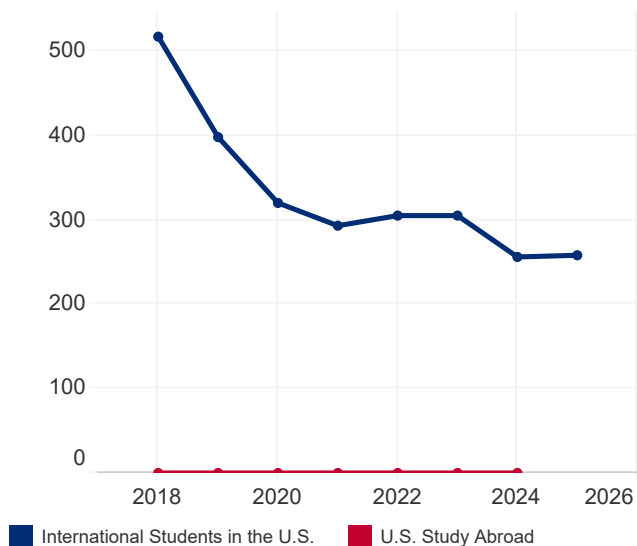

Country and Area Facts and Figures 2025

Yemen

34,505,496
Total Population¹

20.3%
Population Aged
15-24¹

133
International Student
Place of Origin
Ranking, 2024/25

N/A
U.S. Study Abroad
Destination Ranking,
2023/24

N/A
International Student
Economic Impact,
2024²

INTERNATIONAL STUDENTS TOTALS

Year	International Students in the U.S.	U.S. Study Abroad
2024/25	258	N/A
2023/24	256	0
2022/23	305	0
2021/22	305	0
2020/21	293	0
2019/20	320	0
2018/19	398	0
2017/18	517	0

2017/18-2024/25

INTERNATIONAL STUDENTS BY ACADEMIC LEVEL

Academic Level	2023/24	2024/25	Total	Change
Undergraduate	108	125	48.4%	15.7%
Graduate	81	81	31.4%	0.0%
Non-Degree	38	21	8.1%	-44.7%
OPT	29	31	12.0%	6.9%