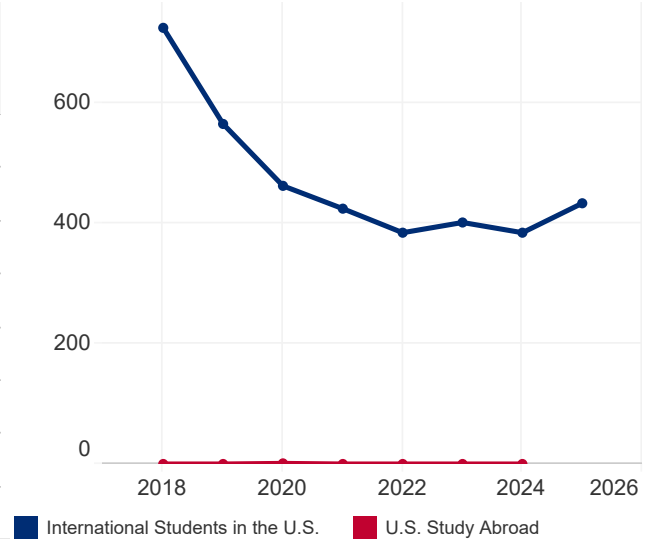

Country and Area Facts and Figures 2025

Syria

24,261,882
Total Population¹

18.6%
Population Aged
15-24¹

112
International Student
Place of Origin
Ranking, 2024/25

N/A
U.S. Study Abroad
Destination Ranking,
2023/24

N/A
International Student
Economic Impact,
2024²

INTERNATIONAL STUDENTS TOTALS

Year	International Students in the U.S.	U.S. Study Abroad
2024/25	434	N/A
2023/24	385	0
2022/23	402	0
2021/22	385	0
2020/21	425	0
2019/20	463	1
2018/19	566	0
2017/18	726	0

2017/18-2024/25

INTERNATIONAL STUDENTS BY ACADEMIC LEVEL

Academic Level	2023/24	2024/25	Total	Change
Undergraduate	189	237	54.6%	25.4%
Graduate	140	126	29.0%	-10.0%
Non-Degree	21	14	3.2%	-33.3%
OPT	35	57	13.1%	62.9%