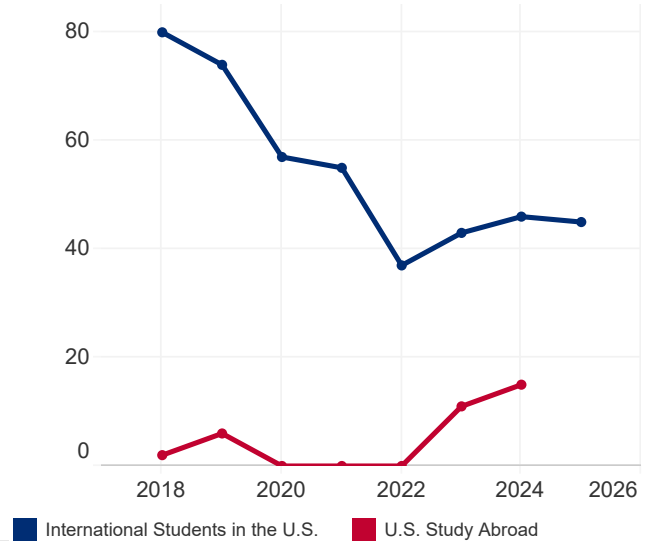

Suriname

653,605

Total Population¹

16.0%

Population Aged 15-24¹

184

International Student Place of Origin Ranking, 2024/25

134

U.S. Study Abroad Destination Ranking, 2023/24

N/A

International Student Economic Impact, 2024²

INTERNATIONAL STUDENTS TOTALS

Year	International Students in the U.S.	U.S. Study Abroad
2024/25	45	N/A
2023/24	46	15
2022/23	43	11
2021/22	37	0
2020/21	55	0
2019/20	57	0
2018/19	74	6
2017/18	80	2

2017/18-2024/25

INTERNATIONAL STUDENTS BY ACADEMIC LEVEL

Academic Level	2023/24	2024/25	Total	Change
Undergraduate	23	27	60.0%	17.4%
Graduate	16	9	20.0%	-43.8%
Non-Degree	0	6	13.3%	—
OPT	7	3	6.7%	-57.1%