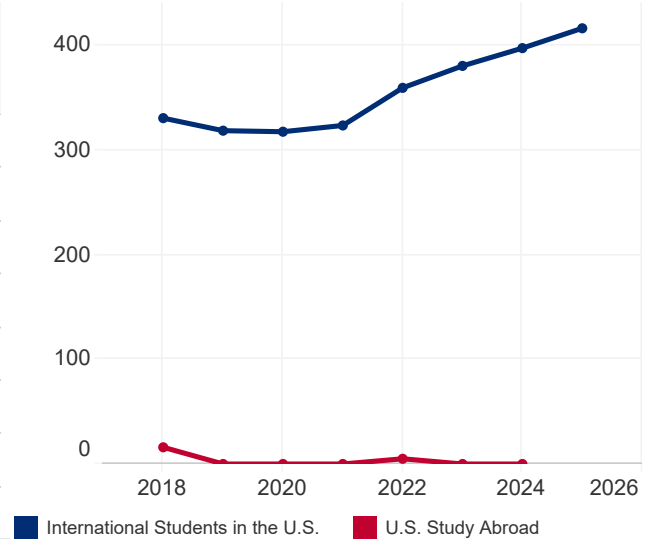

Country and Area Facts and Figures 2025

Sudan

51,767,437
Total Population¹

21.5%
Population Aged
15-24¹

115
International Student
Place of Origin
Ranking, 2024/25

N/A
U.S. Study Abroad
Destination Ranking,
2023/24

N/A
International Student
Economic Impact,
2024²

INTERNATIONAL STUDENTS TOTALS

Year	International Students in the U.S.	U.S. Study Abroad
2024/25	417	N/A
2023/24	398	0
2022/23	381	0
2021/22	360	5
2020/21	324	0
2019/20	318	0
2018/19	319	0
2017/18	331	16

2017/18-2024/25

INTERNATIONAL STUDENTS BY ACADEMIC LEVEL

Academic Level	2023/24	2024/25	Total	Change
Undergraduate	138	170	40.8%	23.2%
Graduate	185	174	41.7%	-5.9%
Non-Degree	6	11	2.6%	83.3%
OPT	69	62	14.9%	-10.1%

STUDENT VISAS ISSUED

Visa	Change 2023-2024³
F	-24.8%
J	12.9%
M	-33.3%

INTERNATIONAL STUDENTS BY INSTITUTION TYPE

Institution	Total
Associate's Colleges	9.3%
Baccalaureate Colleges	4.2%
Doctoral Universities	69.0%
Master's Colleges and Universities	16.2%
Special Focus Institutions	1.3%
Private Institutions	36.3%
Public Institutions	63.7%

TOP RECEIVING STATES

- Texas
- Massachusetts
- Indiana
- California
- New York

Source: Open Doors Report on International Educational Exchange. For more information, visit www.opendoorsdata.org.

Other sources: ¹The World Fact Book, ²U.S. Department of Commerce, ³travel.state.gov (Fiscal year October 1 - September 30).

Note: N/A reflects information that is not available or not applicable. Open Doors does not publish rankings for totals of less than ten students.