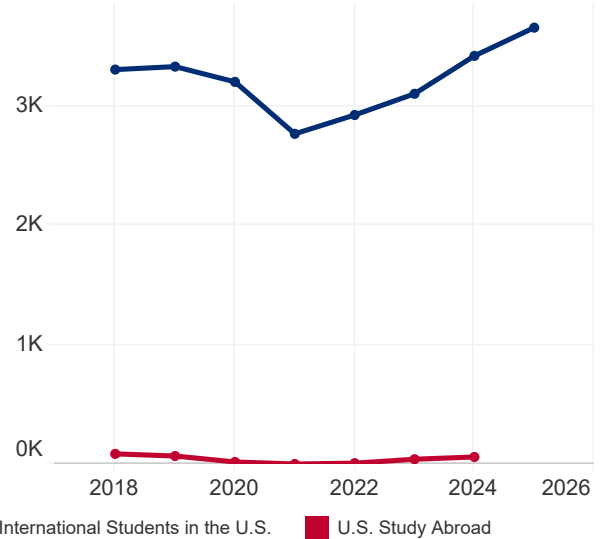

Country and Area Facts and Figures 2025

Sri Lanka

22,050,561
Total Population¹

15.9%
Population Aged
15-24¹

38
International Student
Place of Origin
Ranking, 2024/25

105
U.S. Study Abroad
Destination Ranking,
2023/24

N/A
International Student
Economic Impact,
2024²

INTERNATIONAL STUDENTS TOTALS

Year	International Students in the U.S.	U.S. Study Abroad
2024/25	3,661	N/A
2023/24	3,424	59
2022/23	3,106	40
2021/22	2,928	7
2020/21	2,770	0
2019/20	3,206	17
2018/19	3,334	67
2017/18	3,309	85

2017/18-2024/25

INTERNATIONAL STUDENTS BY ACADEMIC LEVEL

Academic Level	2023/24	2024/25	Total	Change
Undergraduate	495	561	15.3%	13.3%
Graduate	2,202	2,355	64.3%	6.9%
Non-Degree	13	14	0.4%	7.7%
OPT	714	731	20.0%	2.4%