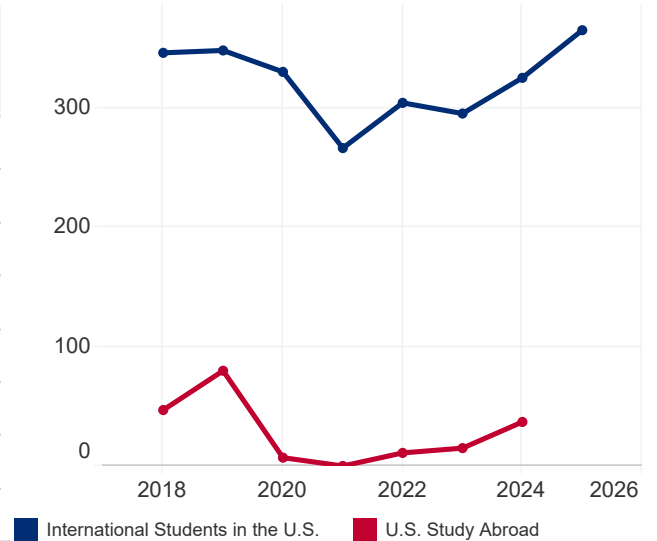

Country and Area Facts and Figures 2025

Slovakia

5,559,451

Total Population¹

9.9%

Population Aged 15-24¹

121

International Student Place of Origin Ranking, 2024/25

116

U.S. Study Abroad Destination Ranking, 2023/24

\$23,000,000

International Student Economic Impact, 2024²

INTERNATIONAL STUDENTS TOTALS

Year	International Students in the U.S.	U.S. Study Abroad
2024/25	366	N/A
2023/24	326	37
2022/23	296	15
2021/22	305	11
2020/21	267	0
2019/20	331	7
2018/19	349	80
2017/18	347	47

2017/18-2024/25

INTERNATIONAL STUDENTS BY ACADEMIC LEVEL

Academic Level	2023/24	2024/25	Total	Change
Undergraduate	176	207	56.6%	17.6%
Graduate	71	94	25.7%	32.4%
Non-Degree	30	26	7.1%	-13.3%
OPT	49	39	10.7%	-20.4%