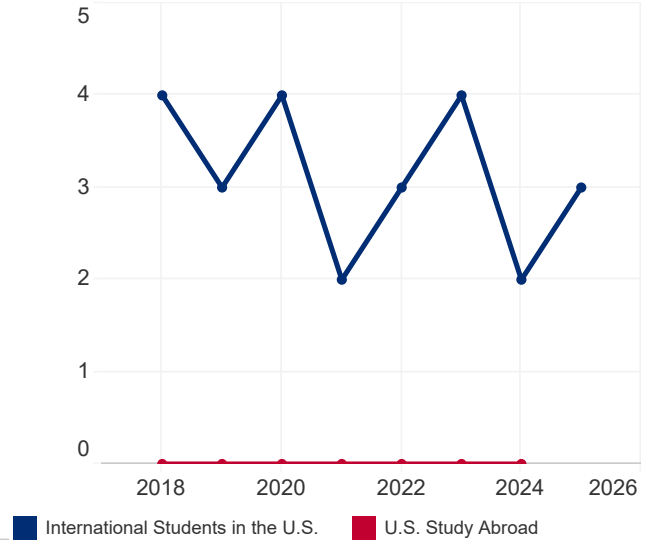

San Marino

35,291

Total Population¹

11.0%

Population Aged 15-24¹

N/A

International Student Place of Origin Ranking, 2024/25

N/A

U.S. Study Abroad Destination Ranking, 2023/24

N/A

International Student Economic Impact, 2024²

INTERNATIONAL STUDENTS TOTALS

Year	International Students in the U.S.	U.S. Study Abroad
2024/25	3	N/A
2023/24	2	0
2022/23	4	0
2021/22	3	0
2020/21	2	0
2019/20	4	0
2018/19	3	0
2017/18	4	0

2017/18-2024/25

INTERNATIONAL STUDENTS BY ACADEMIC LEVEL

Academic Level	2023/24	2024/25	Total	Change
Undergraduate	1	2	66.7%	100.0%
Graduate	0	0	0.0%	0.0%
Non-Degree	0	0	0.0%	0.0%
OPT	1	1	33.3%	0.0%

STUDENT VISAS ISSUED