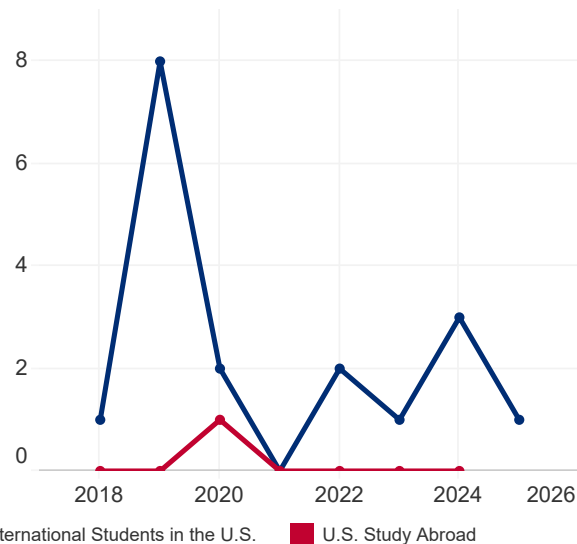

Saint Helena

7,950

Total Population¹

11.3%

Population Aged 15-24¹

N/A

International Student Place of Origin Ranking, 2024/25

N/A

U.S. Study Abroad Destination Ranking, 2023/24

N/A

International Student Economic Impact, 2024²

INTERNATIONAL STUDENTS TOTALS

2017/18-2024/25

Year	International Students in the U.S.	U.S. Study Abroad
2024/25	1	N/A
2023/24	3	0
2022/23	1	0
2021/22	2	0
2020/21	0	0
2019/20	2	1
2018/19	8	0
2017/18	1	0

INTERNATIONAL STUDENTS BY ACADEMIC LEVEL

Academic Level	2023/24	2024/25	Total	Change
Undergraduate	3	1	100.0%	-66.7%
Graduate	0	0	0.0%	0.0%
Non-Degree	0	0	0.0%	0.0%
OPT	0	0	0.0%	0.0%

STUDENT VISAS ISSUED