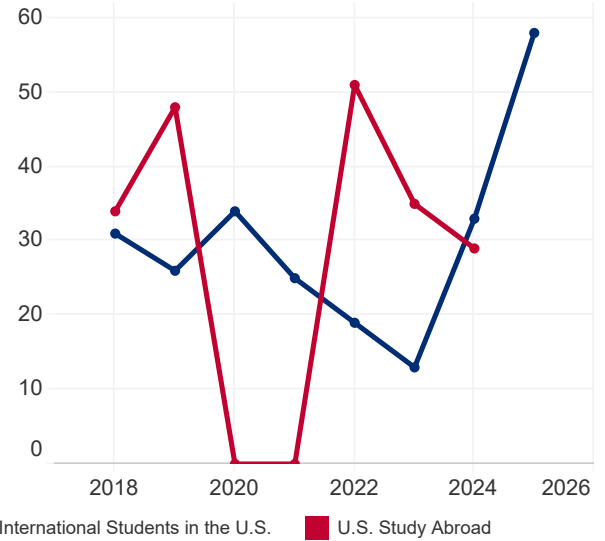

Country and Area Facts and Figures 2025

Palau

21,947

Total Population¹

14.3%

Population Aged
15-24¹

179

International Student
Place of Origin
Ranking, 2024/25

124

U.S. Study Abroad
Destination Ranking,
2023/24

N/A

International Student
Economic Impact,
2024²

INTERNATIONAL STUDENTS TOTALS

Year	International Students in the U.S.	U.S. Study Abroad
2024/25	58	N/A
2023/24	33	29
2022/23	13	35
2021/22	19	51
2020/21	25	0
2019/20	34	0
2018/19	26	48
2017/18	31	34

2017/18-2024/25

INTERNATIONAL STUDENTS BY ACADEMIC LEVEL

Academic Level	2023/24	2024/25	Total	Change
Undergraduate	13	49	84.5%	276.9%
Graduate	19	7	12.1%	-63.2%
Non-Degree	0	2	3.4%	—
OPT	1	0	0.0%	—

STUDENT VISAS ISSUED