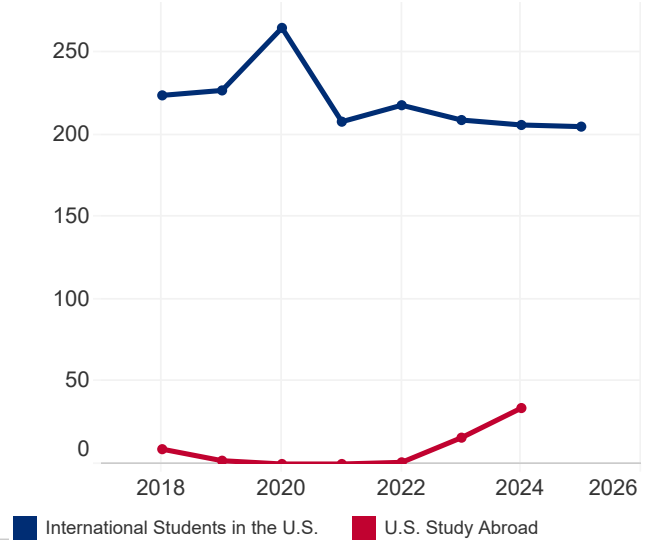

North Macedonia

2,137,556

Total Population¹

11.1%

Population Aged 15-24¹

150

International Student Place of Origin Ranking, 2024/25

119

U.S. Study Abroad Destination Ranking, 2023/24

N/A

International Student Economic Impact, 2024²

INTERNATIONAL STUDENTS TOTALS

Year	International Students in the U.S.	U.S. Study Abroad
2024/25	205	N/A
2023/24	206	34
2022/23	209	16
2021/22	218	1
2020/21	208	0
2019/20	265	0
2018/19	227	2
2017/18	224	9

2017/18-2024/25

INTERNATIONAL STUDENTS BY ACADEMIC LEVEL

Academic Level	2023/24	2024/25	Total	Change
Undergraduate	106	108	52.7%	1.9%
Graduate	58	56	27.3%	-3.4%
Non-Degree	8	6	2.9%	-25.0%
OPT	34	35	17.1%	2.9%