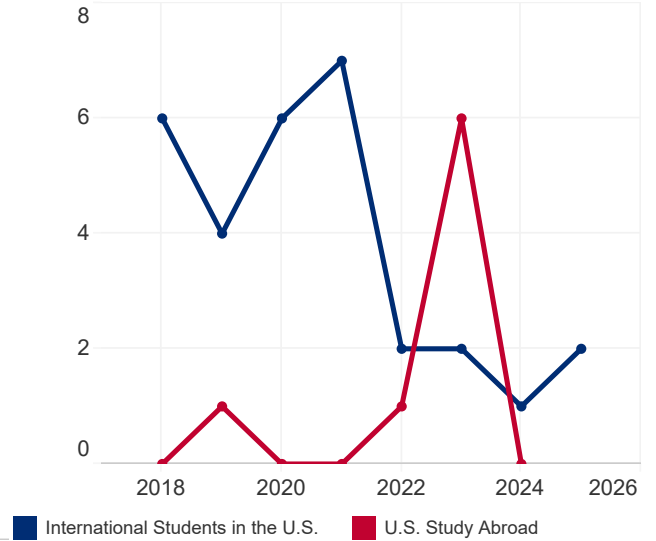

New Caledonia

307,612

Total Population¹

14.3%

Population Aged 15-24¹

N/A

International Student Place of Origin Ranking, 2024/25

N/A

U.S. Study Abroad Destination Ranking, 2023/24

N/A

International Student Economic Impact, 2024²

INTERNATIONAL STUDENTS TOTALS

Year	International Students in the U.S.	U.S. Study Abroad
2024/25	2	N/A
2023/24	1	0
2022/23	2	6
2021/22	2	1
2020/21	7	0
2019/20	6	0
2018/19	4	1
2017/18	6	0

2017/18-2024/25

INTERNATIONAL STUDENTS BY ACADEMIC LEVEL

Academic Level	2023/24	2024/25	Total	Change
Undergraduate	1	2	100.0%	100.0%
Graduate	0	0	0.0%	0.0%
Non-Degree	0	0	0.0%	0.0%
OPT	0	0	0.0%	0.0%

STUDENT VISAS ISSUED