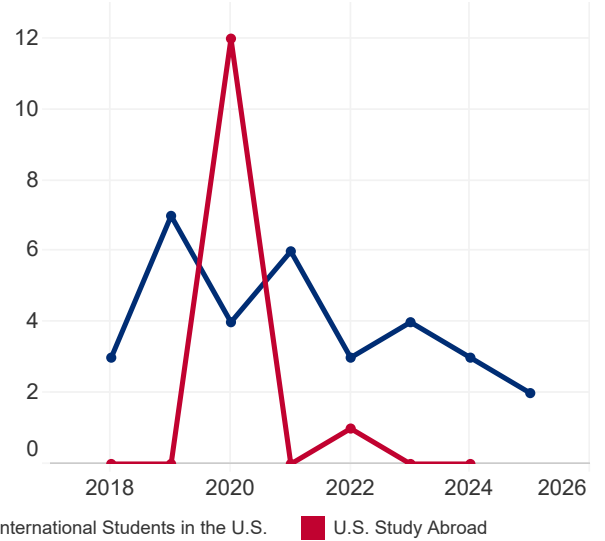

Montserrat

5,499

Total Population¹

11.8%

Population Aged 15-24¹

N/A

International Student Place of Origin Ranking, 2024/25

N/A

U.S. Study Abroad Destination Ranking, 2023/24

N/A

International Student Economic Impact, 2024²

INTERNATIONAL STUDENTS TOTALS

Year	International Students in the U.S.	U.S. Study Abroad
2024/25	2	N/A
2023/24	3	0
2022/23	4	0
2021/22	3	1
2020/21	6	0
2019/20	4	12
2018/19	7	0
2017/18	3	0

2017/18-2024/25

INTERNATIONAL STUDENTS BY ACADEMIC LEVEL

Academic Level	2023/24	2024/25	Total	Change
Undergraduate	2	1	50.0%	-50.0%
Graduate	0	0	0.0%	0.0%
Non-Degree	0	0	0.0%	0.0%
OPT	1	1	50.0%	0.0%

STUDENT VISAS ISSUED