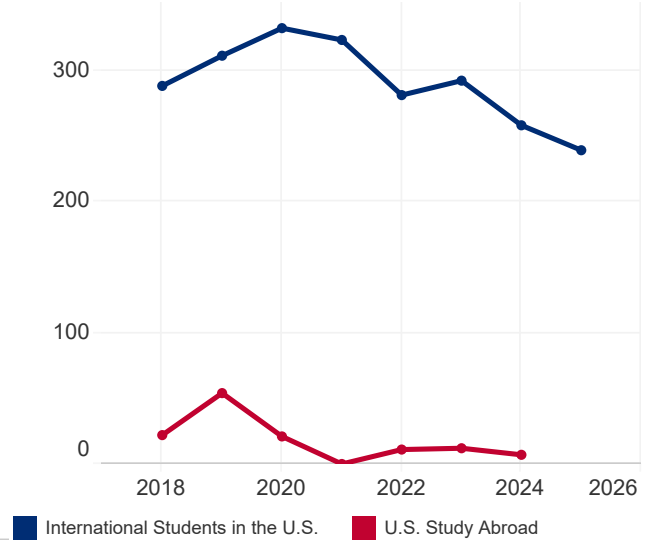

Mauritius

1,311,375
Total Population¹

13.2%
Population Aged
15-24¹

137
International Student
Place of Origin
Ranking, 2024/25

N/A
U.S. Study Abroad
Destination Ranking,
2023/24

N/A
International Student
Economic Impact,
2024²

INTERNATIONAL STUDENTS TOTALS

Year	International Students in the U.S.	U.S. Study Abroad
2024/25	239	N/A
2023/24	258	7
2022/23	292	12
2021/22	281	11
2020/21	323	0
2019/20	332	21
2018/19	311	54
2017/18	288	22

2017/18-2024/25

INTERNATIONAL STUDENTS BY ACADEMIC LEVEL

Academic Level	2023/24	2024/25	Total	Change
Undergraduate	92	77	32.2%	-16.3%
Graduate	79	75	31.4%	-5.1%
Non-Degree	5	0	0.0%	-100.0%
OPT	82	87	36.4%	6.1%