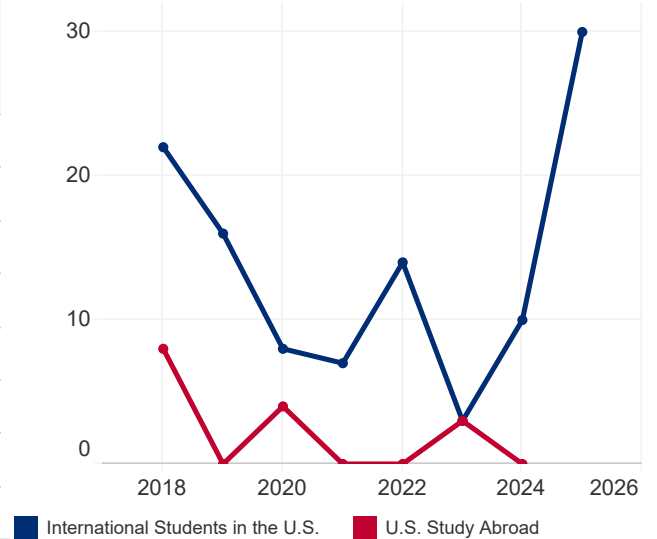

Marshall Islands, Republic of the

83,037

Total Population¹

19.0%

Population Aged 15-24¹

191

International Student Place of Origin Ranking, 2024/25

N/A

U.S. Study Abroad Destination Ranking, 2023/24

N/A

International Student Economic Impact, 2024²

INTERNATIONAL STUDENTS TOTALS

Year	International Students in the U.S.	U.S. Study Abroad
2024/25	30	N/A
2023/24	10	0
2022/23	3	3
2021/22	14	0
2020/21	7	0
2019/20	8	4
2018/19	16	0
2017/18	22	8

2017/18-2024/25

INTERNATIONAL STUDENTS BY ACADEMIC LEVEL

Academic Level	2023/24	2024/25	Total	Change
Undergraduate	7	28	93.3%	300.0%
Graduate	0	1	3.3%	—
Non-Degree	3	1	3.3%	—
OPT	0	0	0.0%	0.0%

STUDENT VISAS ISSUED