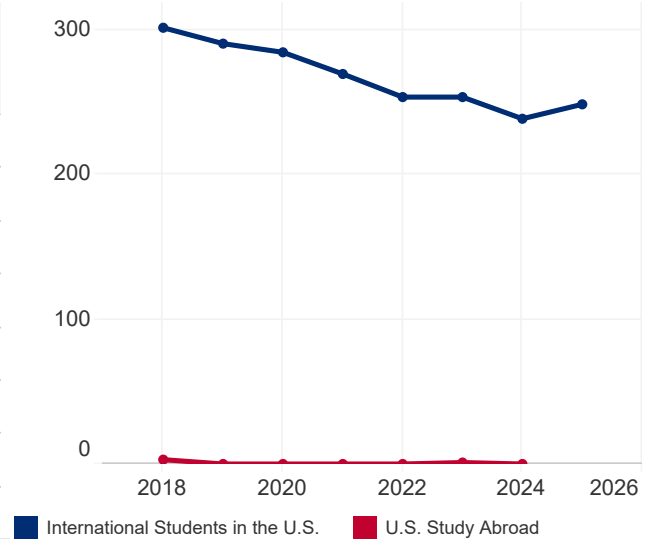

Country and Area Facts and Figures 2025

Mali

22,634,423
Total Population¹

19.4%
Population Aged
15-24¹

135
International Student
Place of Origin
Ranking, 2024/25

N/A
U.S. Study Abroad
Destination Ranking,
2023/24

N/A
International Student
Economic Impact,
2024²

INTERNATIONAL STUDENTS TOTALS

Year	International Students in the U.S.	U.S. Study Abroad
2024/25	249	N/A
2023/24	239	0
2022/23	254	1
2021/22	254	0
2020/21	270	0
2019/20	285	0
2018/19	291	0
2017/18	302	3

2017/18-2024/25

INTERNATIONAL STUDENTS BY ACADEMIC LEVEL

Academic Level	2023/24	2024/25	Total	Change
Undergraduate	140	141	56.6%	0.7%
Graduate	52	60	24.1%	15.4%
Non-Degree	16	13	5.2%	-18.8%
OPT	31	35	14.1%	12.9%