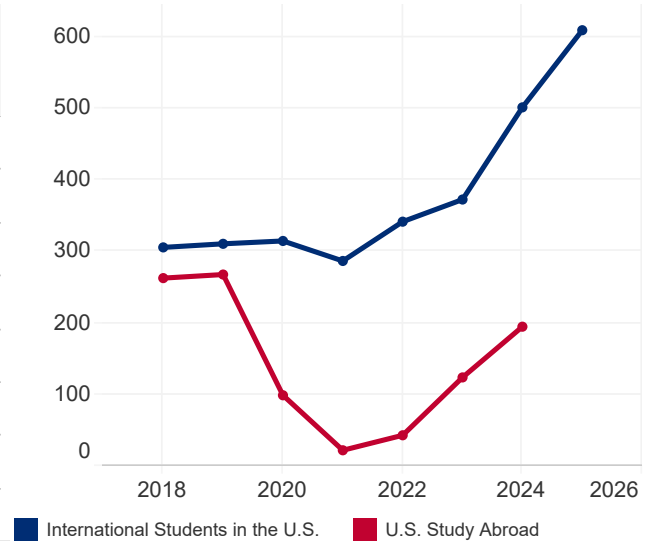

Country and Area Facts and Figures 2025

Malawi

22,244,356
Total Population¹

21.6%
Population Aged
15-24¹

99
International Student
Place of Origin
Ranking, 2024/25

72
U.S. Study Abroad
Destination Ranking,
2023/24

N/A
International Student
Economic Impact,
2024²

INTERNATIONAL STUDENTS TOTALS

Year	International Students in the U.S.	U.S. Study Abroad
2024/25	610	N/A
2023/24	502	195
2022/23	373	124
2021/22	342	43
2020/21	287	22
2019/20	315	99
2018/19	311	268
2017/18	306	263

2017/18-2024/25

INTERNATIONAL STUDENTS BY ACADEMIC LEVEL

Academic Level	2023/24	2024/25	Total	Change
Undergraduate	191	214	35.1%	12.0%
Graduate	254	319	52.3%	25.6%
Non-Degree	6	11	1.8%	83.3%
OPT	51	66	10.8%	29.4%