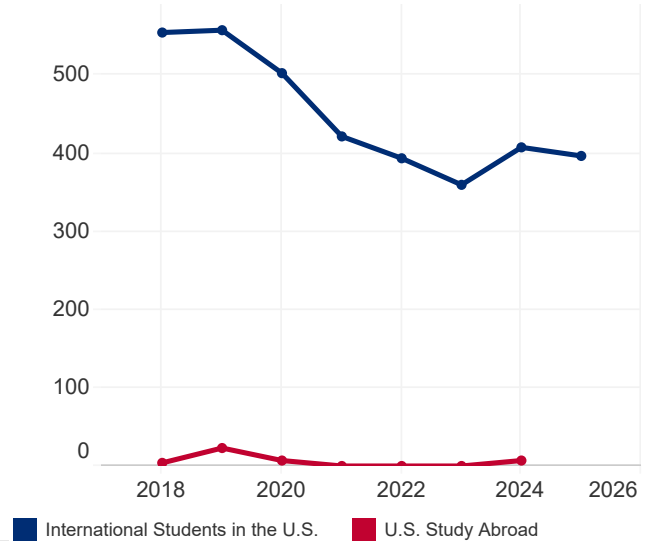

Country and Area Facts and Figures 2025

Macau

648,666

Total Population¹

9.5%

Population Aged 15-24¹

118

International Student Place of Origin Ranking, 2024/25

N/A

U.S. Study Abroad Destination Ranking, 2023/24

N/A

International Student Economic Impact, 2024²

INTERNATIONAL STUDENTS TOTALS

Year	International Students in the U.S.	U.S. Study Abroad
2024/25	397	N/A
2023/24	408	7
2022/23	360	0
2021/22	394	0
2020/21	422	0
2019/20	503	7
2018/19	558	23
2017/18	555	4

2017/18-2024/25

INTERNATIONAL STUDENTS BY ACADEMIC LEVEL

Academic Level	2023/24	2024/25	Total	Change
Undergraduate	199	184	46.3%	-7.5%
Graduate	123	132	33.2%	7.3%
Non-Degree	6	11	2.8%	83.3%
OPT	80	70	17.6%	-12.5%