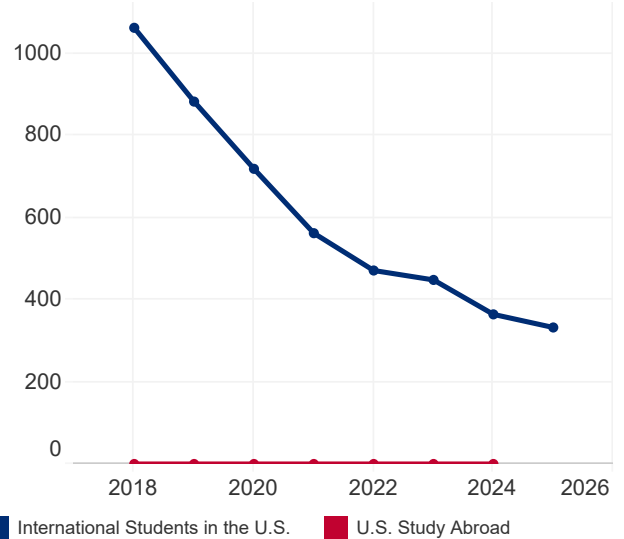

Country and Area Facts and Figures 2025

Libya

7,464,417

Total Population¹

16.4%

Population Aged
15-24¹

125

International Student
Place of Origin
Ranking, 2024/25

N/A

U.S. Study Abroad
Destination Ranking,
2023/24

N/A

International Student
Economic Impact,
2024²

INTERNATIONAL STUDENTS TOTALS

Year	International Students in the U.S.	U.S. Study Abroad
2024/25	333	N/A
2023/24	365	0
2022/23	449	0
2021/22	472	0
2020/21	563	0
2019/20	720	0
2018/19	884	0
2017/18	1,064	0

2017/18-2024/25

INTERNATIONAL STUDENTS BY ACADEMIC LEVEL

Academic Level	2023/24	2024/25	Total	Change
Undergraduate	101	107	32.1%	5.9%
Graduate	173	135	40.5%	-22.0%
Non-Degree	15	16	4.8%	6.7%
OPT	76	75	22.5%	-1.3%