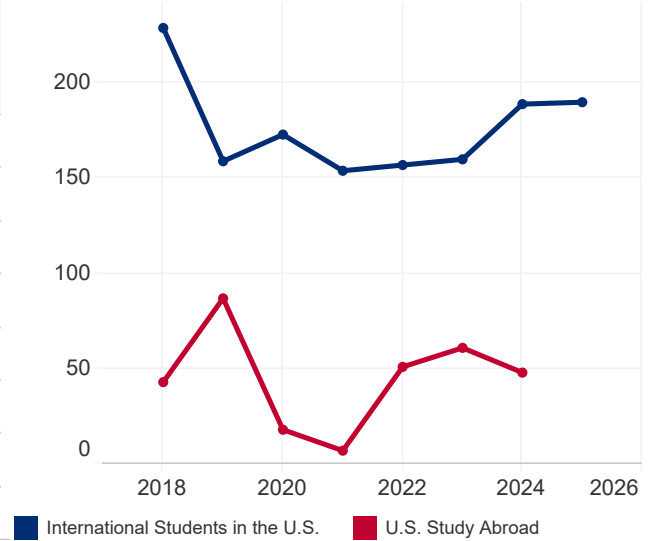

Country and Area Facts and Figures 2025

Kosovo

1,991,020

Total Population¹

16.2%

Population Aged 15-24¹

154

International Student Place of Origin Ranking, 2024/25

109

U.S. Study Abroad Destination Ranking, 2023/24

N/A

International Student Economic Impact, 2024²

INTERNATIONAL STUDENTS TOTALS

Year	International Students in the U.S.	U.S. Study Abroad
2024/25	190	N/A
2023/24	189	48
2022/23	160	61
2021/22	157	51
2020/21	154	7
2019/20	173	18
2018/19	159	87
2017/18	229	43

2017/18-2024/25

INTERNATIONAL STUDENTS BY ACADEMIC LEVEL

Academic Level	2023/24	2024/25	Total	Change
Undergraduate	85	96	50.5%	12.9%
Graduate	69	56	29.5%	-18.8%
Non-Degree	9	7	3.7%	-22.2%
OPT	26	31	16.3%	19.2%