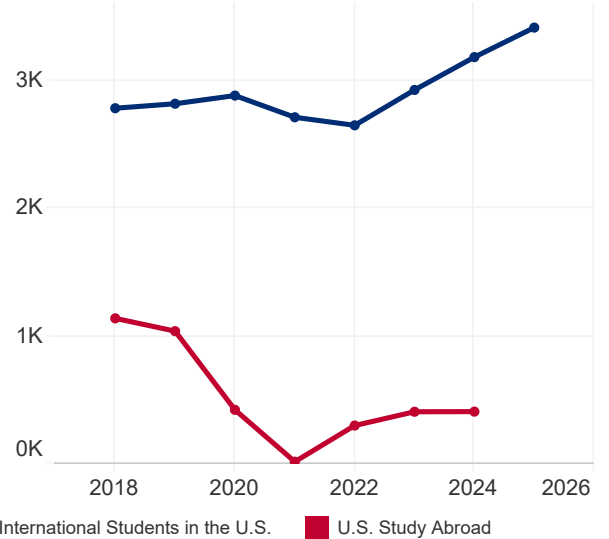

Jamaica

2,826,742
Total Population¹

16.5%
Population Aged
15-24¹

39
International Student
Place of Origin
Ranking, 2024/25

59
U.S. Study Abroad
Destination Ranking,
2023/24

N/A
International Student
Economic Impact,
2024²

INTERNATIONAL STUDENTS TOTALS

Year	International Students in the U.S.	U.S. Study Abroad
2024/25	3,416	N/A
2023/24	3,185	410
2022/23	2,928	409
2021/22	2,651	301
2020/21	2,714	18
2019/20	2,884	424
2018/19	2,820	1,040
2017/18	2,785	1,140

2017/18-2024/25

INTERNATIONAL STUDENTS BY ACADEMIC LEVEL

Academic Level	2023/24	2024/25	Total	Change
Undergraduate	1,913	2,125	62.2%	11.1%
Graduate	820	791	23.2%	-3.5%
Non-Degree	42	29	0.8%	-31.0%
OPT	410	471	13.8%	14.9%