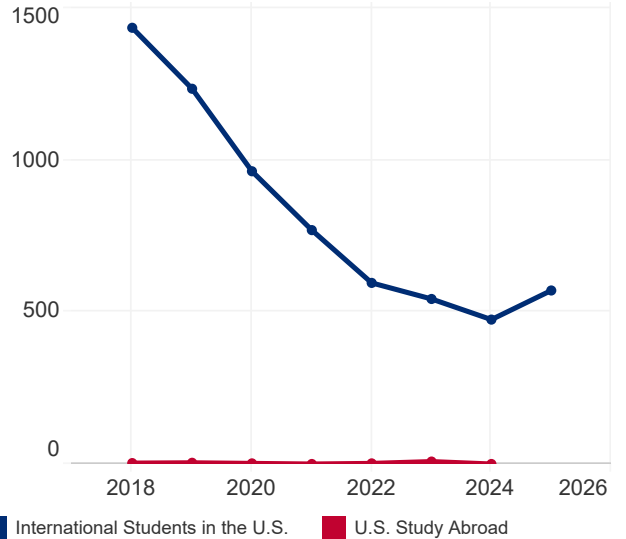

Country and Area Facts and Figures 2025

Iraq

42,917,742
Total Population¹

20.2%
Population Aged
15-24¹

100
International Student
Place of Origin
Ranking, 2024/25

N/A
U.S. Study Abroad
Destination Ranking,
2023/24

N/A
International Student
Economic Impact,
2024²

INTERNATIONAL STUDENTS TOTALS

Year	International Students in the U.S.	U.S. Study Abroad
2024/25	572	N/A
2023/24	476	0
2022/23	544	8
2021/22	597	2
2020/21	771	0
2019/20	965	2
2018/19	1,237	4
2017/18	1,438	3

2017/18-2024/25

INTERNATIONAL STUDENTS BY ACADEMIC LEVEL

Academic Level	2023/24	2024/25	Total	Change
Undergraduate	150	179	31.3%	19.3%
Graduate	248	303	53.0%	22.2%
Non-Degree	8	17	3.0%	112.5%
OPT	70	73	12.8%	4.3%