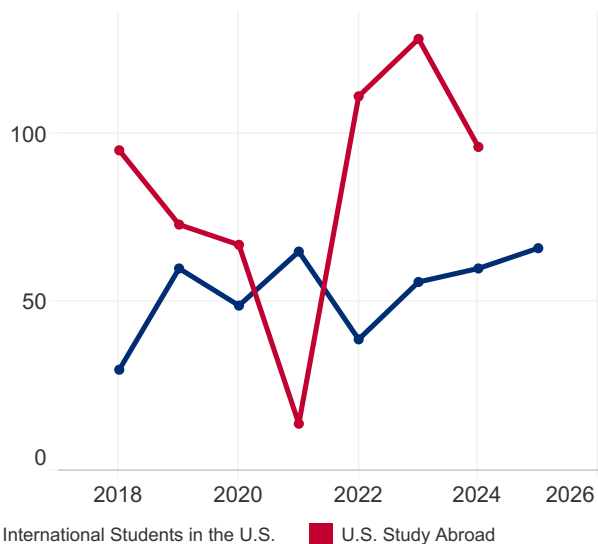

French Polynesia

305,507

Total Population¹

13.8%

Population Aged
15-24¹

177

International Student
Place of Origin
Ranking, 2024/25

93

U.S. Study Abroad
Destination Ranking,
2023/24

N/A

International Student
Economic Impact,
2024²

INTERNATIONAL STUDENTS TOTALS

Year	International Students in the U.S.	U.S. Study Abroad
2024/25	66	N/A
2023/24	60	96
2022/23	56	128
2021/22	39	111
2020/21	65	14
2019/20	49	67
2018/19	60	73
2017/18	30	95

2017/18-2024/25

INTERNATIONAL STUDENTS BY ACADEMIC LEVEL

Academic Level	2023/24	2024/25	Total	Change
Undergraduate	58	60	90.9%	3.4%
Graduate	1	2	3.0%	100.0%
Non-Degree	1	3	4.5%	200.0%
OPT	0	1	1.5%	—

STUDENT VISAS ISSUED