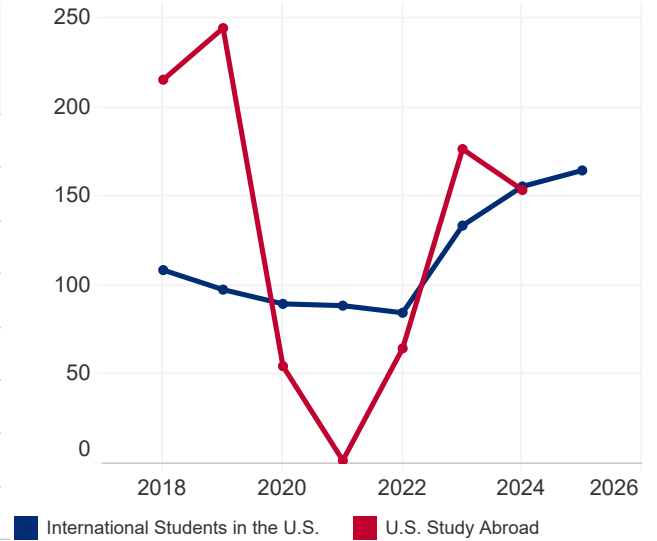

Country and Area Facts and Figures 2025

Fiji

955,284

Total Population¹

15.7%

Population Aged 15-24¹

158

International Student Place of Origin Ranking, 2024/25

80

U.S. Study Abroad Destination Ranking, 2023/24

N/A

International Student Economic Impact, 2024²

INTERNATIONAL STUDENTS TOTALS

Year	International Students in the U.S.	U.S. Study Abroad
2024/25	165	N/A
2023/24	156	154
2022/23	134	177
2021/22	85	65
2020/21	89	2
2019/20	90	55
2018/19	98	245
2017/18	109	216

2017/18-2024/25

INTERNATIONAL STUDENTS BY ACADEMIC LEVEL

Academic Level	2023/24	2024/25	Total	Change
Undergraduate	125	127	77.0%	1.6%
Graduate	27	29	17.6%	7.4%
Non-Degree	1	1	0.6%	0.0%
OPT	3	8	4.8%	166.7%