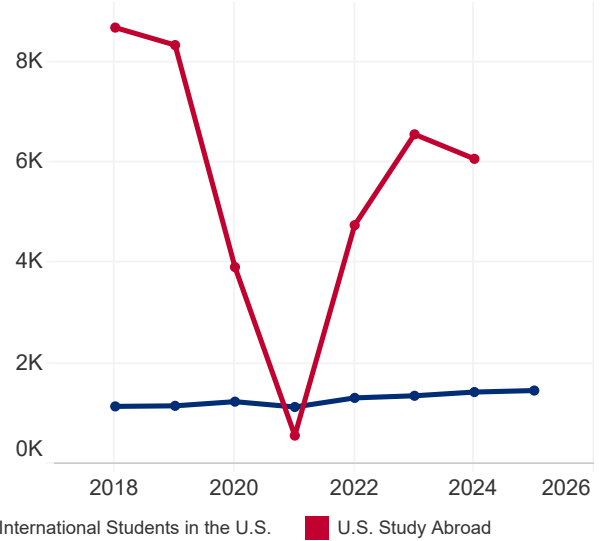

Country and Area Facts and Figures 2025

Costa Rica

5,304,932

Total Population¹

14.1%

Population Aged 15-24¹

67

International Student Place of Origin Ranking, 2024/25

11

U.S. Study Abroad Destination Ranking, 2023/24

\$72,000,000

International Student Economic Impact, 2024²

INTERNATIONAL STUDENTS TOTALS

Year	International Students in the U.S.	U.S. Study Abroad
2024/25	1,461	N/A
2023/24	1,431	6,070
2022/23	1,357	6,558
2021/22	1,315	4,751
2020/21	1,134	565
2019/20	1,240	3,917
2018/19	1,157	8,333
2017/18	1,146	8,681

2017/18-2024/25

INTERNATIONAL STUDENTS BY ACADEMIC LEVEL

Academic Level	2023/24	2024/25	Total	Change
Undergraduate	670	761	52.1%	13.6%
Graduate	449	423	29.0%	-5.8%
Non-Degree	53	32	2.2%	-39.6%
OPT	259	245	16.8%	-5.4%