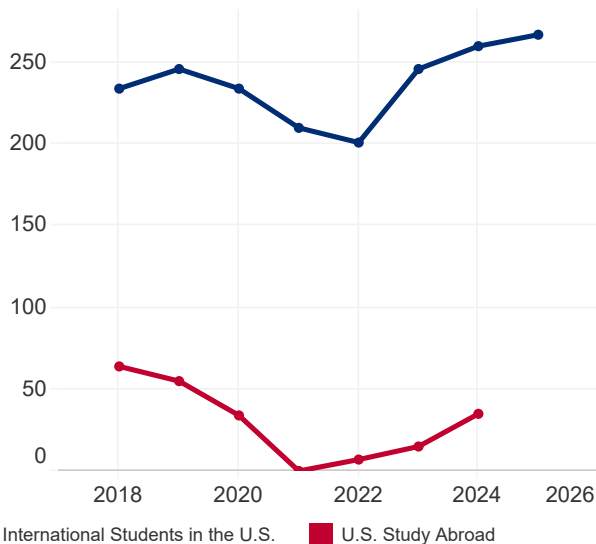

Country and Area Facts and Figures 2025

Benin

15,186,090
Total Population¹

19.7%
Population Aged
15-24¹

132
International Student
Place of Origin
Ranking, 2024/25

117
U.S. Study Abroad
Destination Ranking,
2023/24

N/A
International Student
Economic Impact,
2024²

INTERNATIONAL STUDENTS TOTALS

Year	International Students in the U.S.	U.S. Study Abroad
2024/25	267	N/A
2023/24	260	35
2022/23	246	15
2021/22	201	7
2020/21	210	0
2019/20	234	34
2018/19	246	55
2017/18	234	64

2017/18-2024/25

INTERNATIONAL STUDENTS BY ACADEMIC LEVEL

Academic Level	2023/24	2024/25	Total	Change
Undergraduate	122	134	50.2%	9.8%
Graduate	83	74	27.7%	-10.8%
Non-Degree	26	18	6.7%	-30.8%
OPT	29	41	15.4%	41.4%