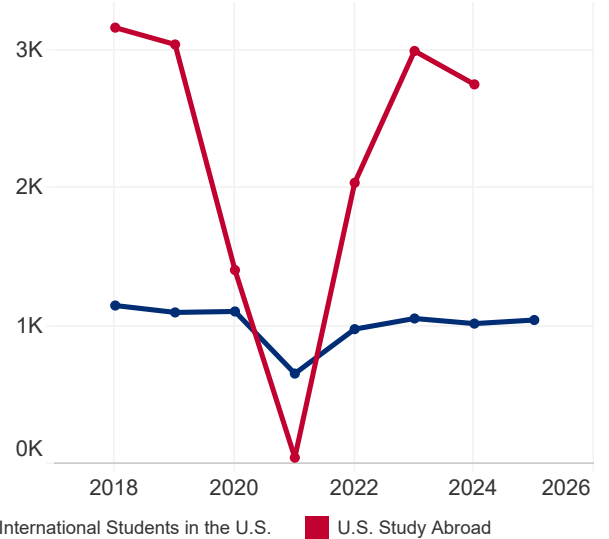

Country and Area Facts and Figures 2025

Austria

9,174,390

Total Population¹

9.8%

Population Aged 15-24¹

86

International Student Place of Origin Ranking, 2024/25

18

U.S. Study Abroad Destination Ranking, 2023/24

\$49,000,000

International Student Economic Impact, 2024²

INTERNATIONAL STUDENTS TOTALS

| Year | International Students in the U.S. | U.S. Study Abroad |
|---------|------------------------------------|-------------------|
| 2024/25 | 1,043 | N/A |
| 2023/24 | 1,017 | 2,750 |
| 2022/23 | 1,054 | 2,992 |
| 2021/22 | 977 | 2,037 |
| 2020/21 | 655 | 46 |
| 2019/20 | 1,105 | 1,405 |
| 2018/19 | 1,098 | 3,039 |
| 2017/18 | 1,148 | 3,161 |

2017/18-2024/25

INTERNATIONAL STUDENTS BY ACADEMIC LEVEL

| Academic Level | 2023/24 | 2024/25 | Total | Change |
|----------------|---------|---------|-------|--------|
| Undergraduate | 406 | 420 | 40.3% | 3.4% |
| Graduate | 260 | 287 | 27.5% | 10.4% |
| Non-Degree | 236 | 227 | 21.8% | -3.8% |
| OPT | 115 | 109 | 10.5% | -5.2% |