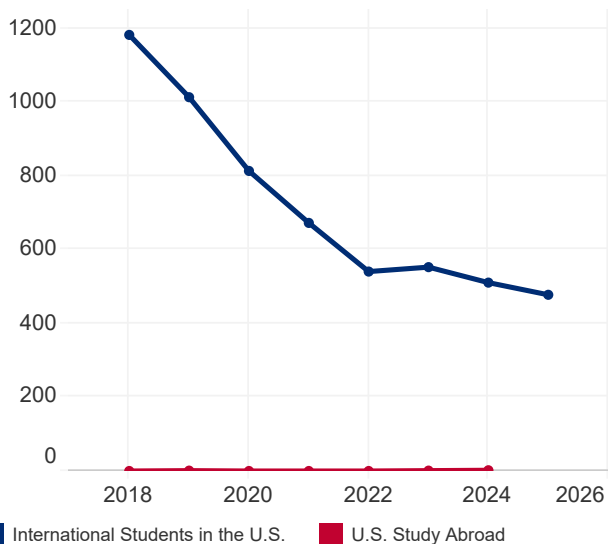

Country and Area Facts and Figures 2025

Angola

38,984,796
Total Population¹

20.3%
Population Aged
15-24¹

106
International Student
Place of Origin
Ranking, 2024/25

162
U.S. Study Abroad
Destination Ranking,
2023/24

N/A
International Student
Economic Impact,
2024²

INTERNATIONAL STUDENTS TOTALS

Year	International Students in the U.S.	U.S. Study Abroad
2024/25	478	N/A
2023/24	511	2
2022/23	553	1
2021/22	541	0
2020/21	673	0
2019/20	814	0
2018/19	1,014	1
2017/18	1,183	0

2017/18-2024/25

INTERNATIONAL STUDENTS BY ACADEMIC LEVEL

Academic Level	2023/24	2024/25	Total	Change
Undergraduate	260	278	58.2%	6.9%
Graduate	86	86	18.0%	0.0%
Non-Degree	57	37	7.7%	-35.1%
OPT	108	77	16.1%	-28.7%