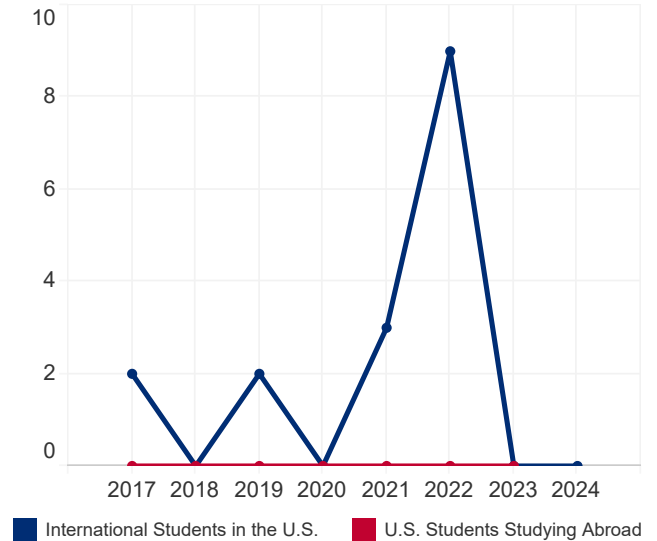

Wallis and Futuna

15,964

Total Population¹

13.2%

Population Aged 15-24¹

N/A

International Student Place of Origin Ranking, 2023/24

N/A

U.S. Study Abroad Destination Ranking, 2022/23

N/A

International Student Economic Impact, 2023²

STUDENT MOBILITY TOTALS

Year	International Students	U.S. Study Abroad
2023/24	0	N/A
2022/23	0	0
2021/22	9	0
2020/21	3	0
2019/20	0	0
2018/19	2	0
2017/18	0	0
2016/17	2	0

2016/17-2023/24

INTERNATIONAL STUDENTS BY ACADEMIC LEVEL

Academic Level	2022/23	2023/24	Total	Change
Undergraduate	0	0	0.0%	0.0%
Graduate	0	0	0.0%	0.0%
Non-Degree	0	0	0.0%	0.0%
OPT	0	0	0.0%	0.0%

STUDENT VISAS ISSUED