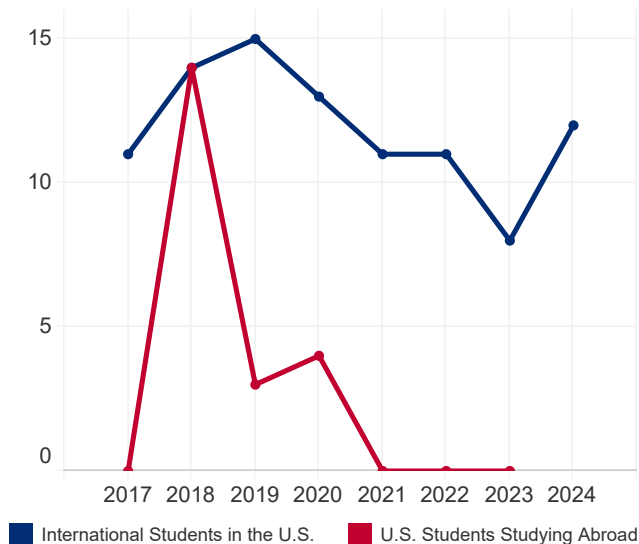

Vanuatu

318,007

Total Population¹

19.7%

Population Aged 15-24¹

196

International Student Place of Origin Ranking, 2023/24

N/A

U.S. Study Abroad Destination Ranking, 2022/23

N/A

International Student Economic Impact, 2023²

STUDENT MOBILITY TOTALS

Year	International Students	U.S. Study Abroad
2023/24	12	N/A
2022/23	8	0
2021/22	11	0
2020/21	11	0
2019/20	13	4
2018/19	15	3
2017/18	14	14
2016/17	11	0

2016/17-2023/24

INTERNATIONAL STUDENTS BY ACADEMIC LEVEL

Academic Level	2022/23	2023/24	Total	Change
Undergraduate	7	9	75.0%	28.6%
Graduate	0	1	8.3%	N/A
Non-Degree	0	1	8.3%	N/A
OPT	1	1	8.3%	0.0%

STUDENT VISAS ISSUED