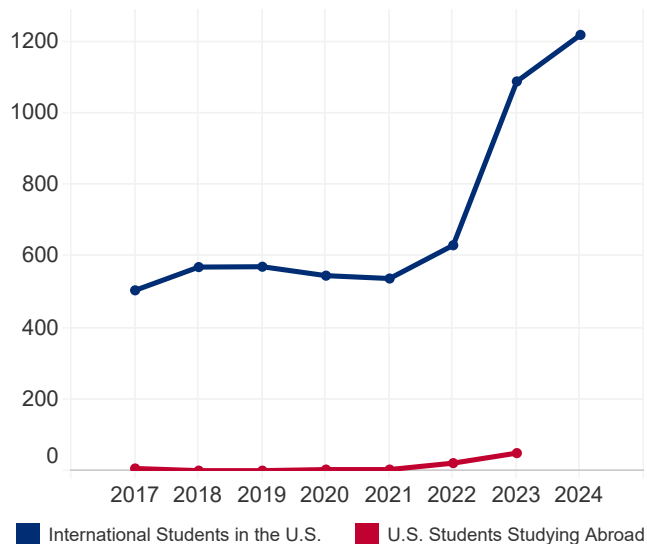

Country and Area Facts and Figures 2024

Uzbekistan

36,520,593
Total Population¹

14.5%
Population Aged
15-24¹

76
International Student
Place of Origin
Ranking, 2023/24

109
U.S. Study Abroad
Destination Ranking,
2022/23

N/A
International Student
Economic Impact,
2023²

STUDENT MOBILITY TOTALS

Year	International Students	U.S. Study Abroad
2023/24	1,219	N/A
2022/23	1,089	50
2021/22	631	22
2020/21	538	4
2019/20	546	4
2018/19	571	1
2017/18	570	1
2016/17	505	7

2016/17-2023/24

INTERNATIONAL STUDENTS BY ACADEMIC LEVEL

Academic Level	2022/23	2023/24	Total	Change
Undergraduate	623	703	57.7%	12.8%
Graduate	326	350	28.7%	7.4%
Non-Degree	54	32	2.6%	-40.7%
OPT	86	134	11.0%	55.8%