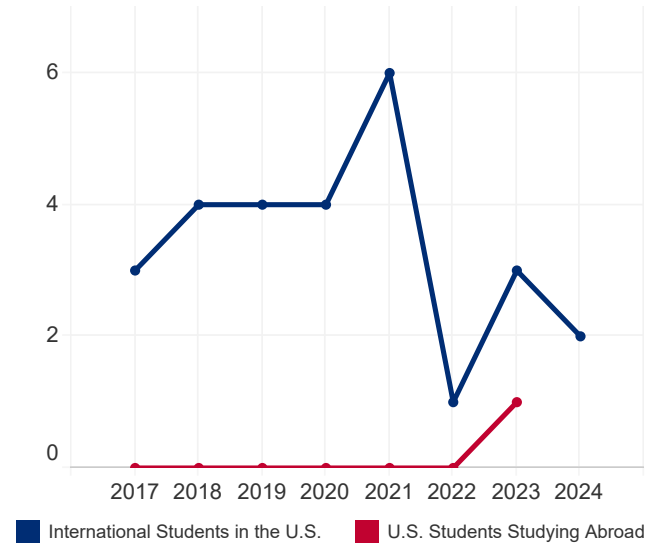

Tuvalu

11,733

Total Population¹

15.9%

Population Aged 15-24¹

209

International Student Place of Origin Ranking, 2023/24

168

U.S. Study Abroad Destination Ranking, 2022/23

N/A

International Student Economic Impact, 2023²

STUDENT MOBILITY TOTALS

2016/17-2023/24

Year	International Students	U.S. Study Abroad
2023/24	2	N/A
2022/23	3	1
2021/22	1	0
2020/21	6	0
2019/20	4	0
2018/19	4	0
2017/18	4	0
2016/17	3	0

INTERNATIONAL STUDENTS BY ACADEMIC LEVEL

Academic Level	2022/23	2023/24	Total	Change
Undergraduate	3	2	100.0%	-33.3%
Graduate	0	0	0.0%	0.0%
Non-Degree	0	0	0.0%	0.0%
OPT	0	0	0.0%	0.0%

STUDENT VISAS ISSUED