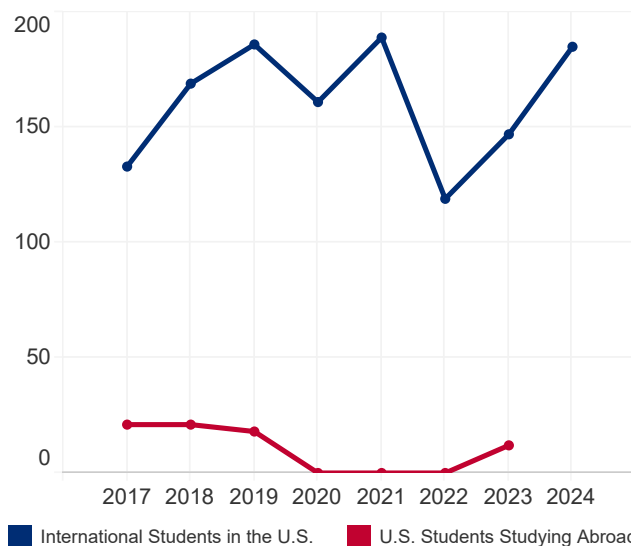

Tonga

104,889

Total Population¹

19.1%

Population Aged 15-24¹

150

International Student Place of Origin Ranking, 2023/24

142

U.S. Study Abroad Destination Ranking, 2022/23

N/A

International Student Economic Impact, 2023²

STUDENT MOBILITY TOTALS

Year	International Students	U.S. Study Abroad
2023/24	185	N/A
2022/23	147	12
2021/22	119	0
2020/21	189	0
2019/20	161	0
2018/19	186	18
2017/18	169	21
2016/17	133	21

2016/17-2023/24

INTERNATIONAL STUDENTS BY ACADEMIC LEVEL

Academic Level	2022/23	2023/24	Total	Change
Undergraduate	132	172	93.0%	30.3%
Graduate	11	11	5.9%	0.0%
Non-Degree	1	0	0.0%	-100.0%
OPT	3	2	1.1%	-33.3%