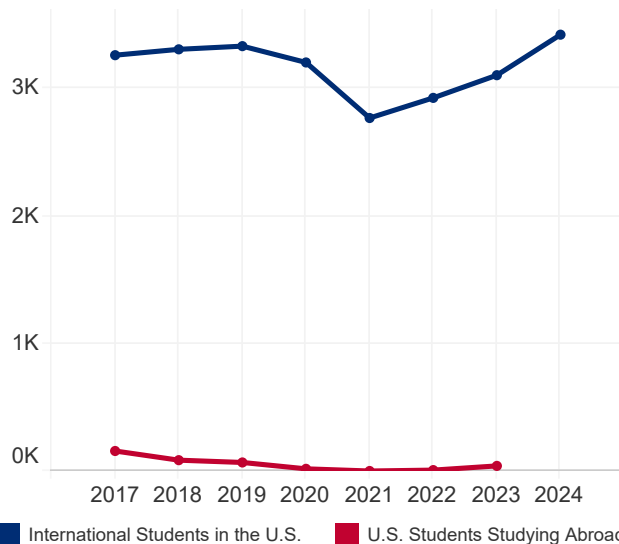

Country and Area Facts and Figures 2024

Sri Lanka

21,982,608
Total Population¹

15.9%
Population Aged
15-24¹

37
International Student
Place of Origin
Ranking, 2023/24

115
U.S. Study Abroad
Destination Ranking,
2022/23

N/A
International Student
Economic Impact,
2023²

STUDENT MOBILITY TOTALS

Year	International Students	U.S. Study Abroad
2023/24	3,424	N/A
2022/23	3,106	40
2021/22	2,928	7
2020/21	2,770	0
2019/20	3,206	17
2018/19	3,334	67
2017/18	3,309	85
2016/17	3,263	157

2016/17-2023/24

INTERNATIONAL STUDENTS BY ACADEMIC LEVEL

Academic Level	2022/23	2023/24	Total	Change
Undergraduate	498	495	14.5%	-0.6%
Graduate	1,959	2,202	64.3%	12.4%
Non-Degree	28	13	0.4%	-53.6%
OPT	621	714	20.9%	15.0%