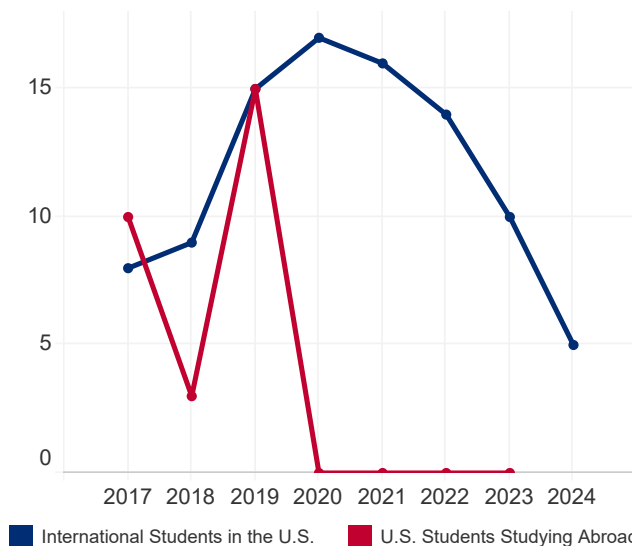

Solomon Islands

726,799

Total Population¹

19.1%

Population Aged 15-24¹

205

International Student Place of Origin Ranking, 2023/24

N/A

U.S. Study Abroad Destination Ranking, 2022/23

N/A

International Student Economic Impact, 2023²

STUDENT MOBILITY TOTALS

Year	International Students	U.S. Study Abroad
2023/24	5	N/A
2022/23	10	0
2021/22	14	0
2020/21	16	0
2019/20	17	0
2018/19	15	15
2017/18	9	3
2016/17	8	10

2016/17-2023/24

INTERNATIONAL STUDENTS BY ACADEMIC LEVEL

Academic Level	2022/23	2023/24	Total	Change
Undergraduate	8	1	20.0%	-87.5%
Graduate	1	2	40.0%	100.0%
Non-Degree	1	1	20.0%	0.0%
OPT	0	1	20.0%	100.0%