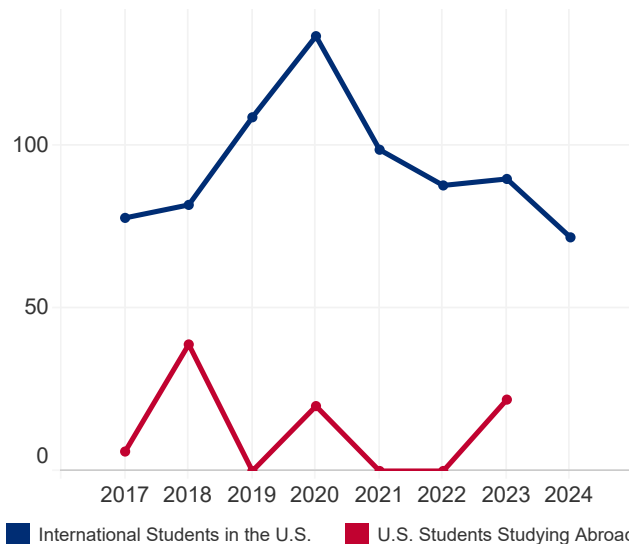

Sint Maarten

46,215

Total Population¹

11.7%

Population Aged 15-24¹

173

International Student Place of Origin Ranking, 2023/24

128

U.S. Study Abroad Destination Ranking, 2022/23

N/A

International Student Economic Impact, 2023²

STUDENT MOBILITY TOTALS

2016/17-2023/24

Year	International Students	U.S. Study Abroad
2023/24	72	N/A
2022/23	90	22
2021/22	88	0
2020/21	99	0
2019/20	134	20
2018/19	109	0
2017/18	82	39
2016/17	78	6

INTERNATIONAL STUDENTS BY ACADEMIC LEVEL

Academic Level	2022/23	2023/24	Total	Change
Undergraduate	81	53	73.6%	-34.6%
Graduate	8	13	18.1%	62.5%
Non-Degree	0	1	1.4%	100.0%
OPT	1	5	6.9%	400.0%

STUDENT VISAS ISSUED