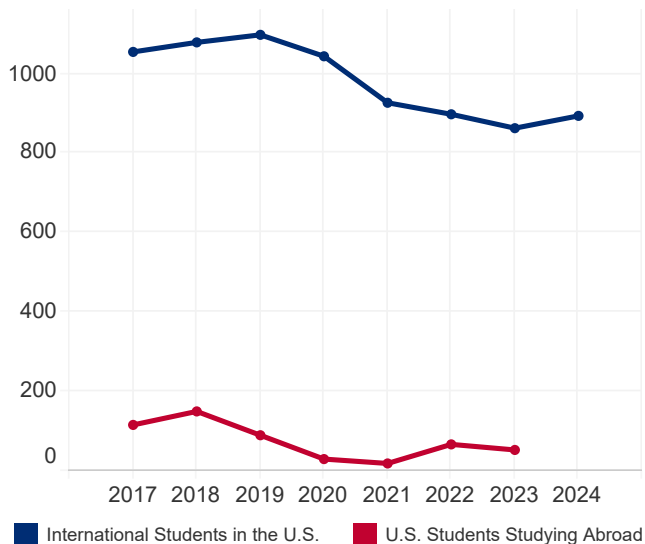

Country and Area Facts and Figures 2024

Serbia

6,652,212

Total Population¹

10.9%

Population Aged
15-24¹

89

International Student
Place of Origin
Ranking, 2023/24

106

U.S. Study Abroad
Destination Ranking,
2022/23

N/A

International Student
Economic Impact,
2023²

STUDENT MOBILITY TOTALS

Year	International Students	U.S. Study Abroad
2023/24	894	N/A
2022/23	863	53
2021/22	898	67
2020/21	927	19
2019/20	1,044	30
2018/19	1,098	90
2017/18	1,079	150
2016/17	1,055	116

2016/17-2023/24

INTERNATIONAL STUDENTS BY ACADEMIC LEVEL

Academic Level	2022/23	2023/24	Total	Change
Undergraduate	422	472	52.8%	11.8%
Graduate	284	262	29.3%	-7.7%
Non-Degree	16	16	1.8%	0.0%
OPT	141	144	16.1%	2.1%