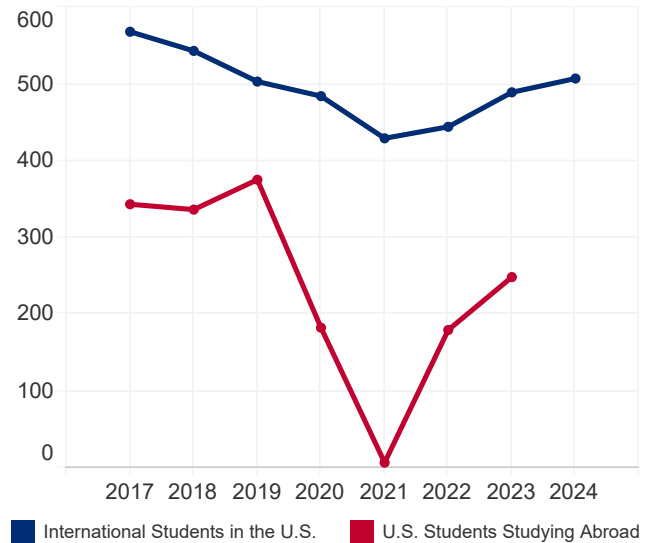

Senegal

18,847,519
Total Population¹

20.1%
Population Aged
15-24¹

100
International Student
Place of Origin
Ranking, 2023/24

66
U.S. Study Abroad
Destination Ranking,
2022/23

N/A
International Student
Economic Impact,
2023²

STUDENT MOBILITY TOTALS

Year	International Students	U.S. Study Abroad
2023/24	508	N/A
2022/23	490	249
2021/22	445	180
2020/21	430	7
2019/20	485	183
2018/19	504	376
2017/18	544	337
2016/17	569	344

2016/17-2023/24

INTERNATIONAL STUDENTS BY ACADEMIC LEVEL

Academic Level	2022/23	2023/24	Total	Change
Undergraduate	279	320	63.0%	14.7%
Graduate	113	102	20.1%	-9.7%
Non-Degree	41	32	6.3%	-22.0%
OPT	57	54	10.6%	-5.3%

STUDENT VISAS ISSUED