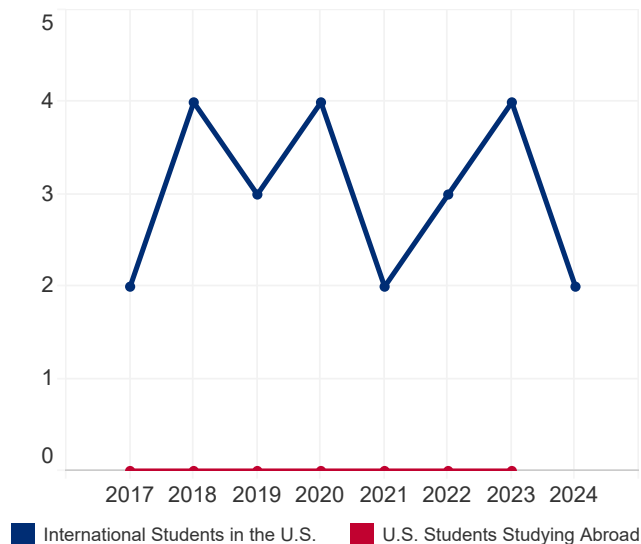

San Marino

35,095

Total Population¹

11.2%

Population Aged 15-24¹

209

International Student Place of Origin Ranking, 2023/24

N/A

U.S. Study Abroad Destination Ranking, 2022/23

N/A

International Student Economic Impact, 2023²

STUDENT MOBILITY TOTALS

Year	International Students	U.S. Study Abroad
2023/24	2	N/A
2022/23	4	0
2021/22	3	0
2020/21	2	0
2019/20	4	0
2018/19	3	0
2017/18	4	0
2016/17	2	0

2016/17-2023/24

INTERNATIONAL STUDENTS BY ACADEMIC LEVEL

Academic Level	2022/23	2023/24	Total	Change
Undergraduate	3	1	50.0%	-66.7%
Graduate	0	0	0.0%	0.0%
Non-Degree	0	0	0.0%	0.0%
OPT	1	1	50.0%	0.0%

STUDENT VISAS ISSUED