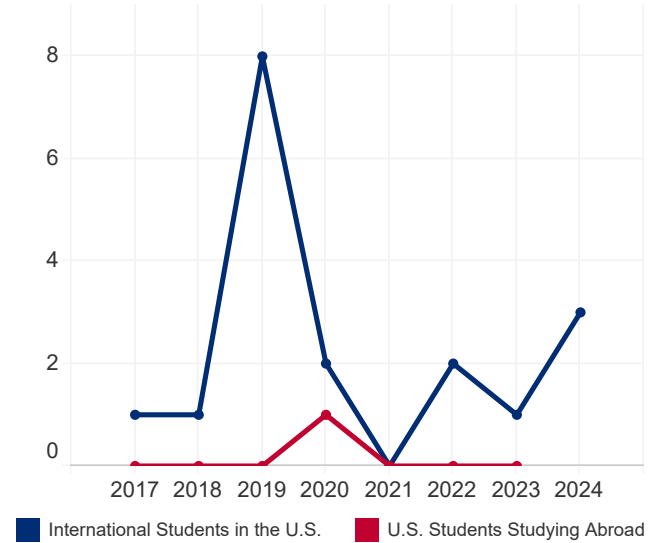

Saint Helena

7,943

Total Population¹

11.4%

Population Aged 15-24¹

207

International Student Place of Origin Ranking, 2023/24

N/A

U.S. Study Abroad Destination Ranking, 2022/23

N/A

International Student Economic Impact, 2023²

STUDENT MOBILITY TOTALS

2016/17-2023/24

Year	International Students	U.S. Study Abroad
2023/24	3	N/A
2022/23	1	0
2021/22	2	0
2020/21	0	0
2019/20	2	1
2018/19	8	0
2017/18	1	0
2016/17	1	0

INTERNATIONAL STUDENTS BY ACADEMIC LEVEL

Academic Level	2022/23	2023/24	Total	Change
Undergraduate	1	3	100.0%	200.0%
Graduate	0	0	0.0%	0.0%
Non-Degree	0	0	0.0%	0.0%
OPT	0	0	0.0%	0.0%

STUDENT VISAS ISSUED