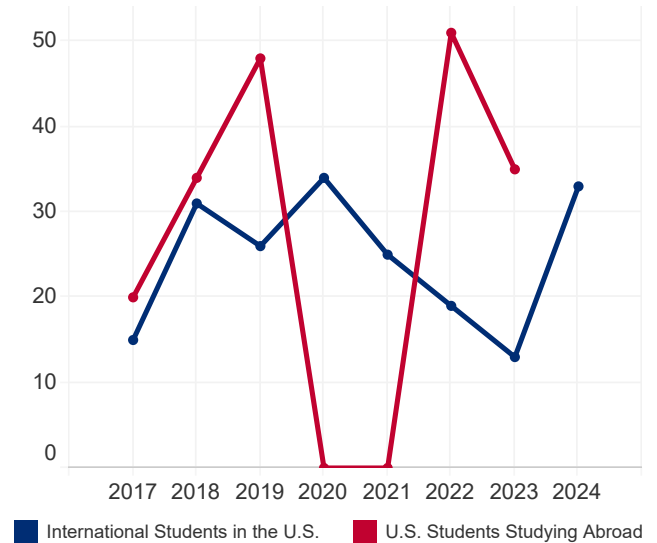

Country and Area Facts and Figures 2024

Palau

21,864

Total Population¹

14.6%

Population Aged
15-24¹

186

International Student
Place of Origin
Ranking, 2023/24

120

U.S. Study Abroad
Destination Ranking,
2022/23

N/A

International Student
Economic Impact,
2023²

STUDENT MOBILITY TOTALS

Year	International Students	U.S. Study Abroad
2023/24	33	N/A
2022/23	13	35
2021/22	19	51
2020/21	25	0
2019/20	34	0
2018/19	26	48
2017/18	31	34
2016/17	15	20

2016/17-2023/24

INTERNATIONAL STUDENTS BY ACADEMIC LEVEL

Academic Level	2022/23	2023/24	Total	Change
Undergraduate	10	13	39.4%	30.0%
Graduate	3	19	57.6%	533.3%
Non-Degree	0	0	0.0%	0.0%
OPT	0	1	3.0%	N/A

STUDENT VISAS ISSUED