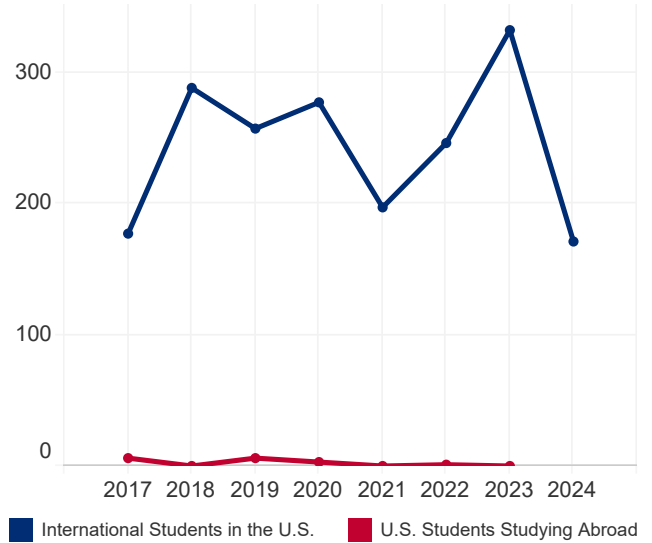

Country and Area Facts and Figures 2024

Niger

26,342,784
Total Population¹

20.7%
Population Aged
15-24¹

155
International Student
Place of Origin
Ranking, 2023/24

N/A
U.S. Study Abroad
Destination Ranking,
2022/23

N/A
International Student
Economic Impact,
2023²

STUDENT MOBILITY TOTALS

Year	International Students	U.S. Study Abroad
2023/24	171	N/A
2022/23	332	0
2021/22	246	1
2020/21	197	0
2019/20	277	3
2018/19	257	6
2017/18	288	0
2016/17	177	6

2016/17-2023/24

INTERNATIONAL STUDENTS BY ACADEMIC LEVEL

Academic Level	2022/23	2023/24	Total	Change
Undergraduate	120	81	47.4%	-32.5%
Graduate	160	58	33.9%	-63.8%
Non-Degree	11	5	2.9%	-54.5%
OPT	41	27	15.8%	-34.1%