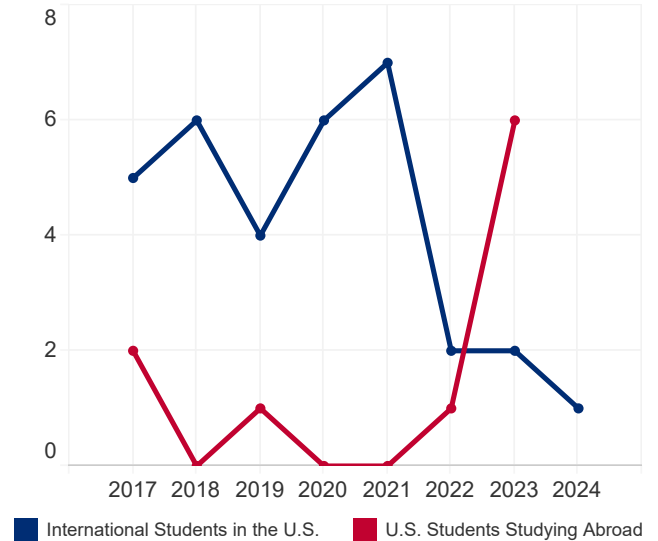

New Caledonia

304,167

Total Population¹

14.6%

Population Aged 15-24¹

212

International Student Place of Origin Ranking, 2023/24

152

U.S. Study Abroad Destination Ranking, 2022/23

N/A

International Student Economic Impact, 2023²

STUDENT MOBILITY TOTALS

Year	International Students	U.S. Study Abroad
2023/24	1	N/A
2022/23	2	6
2021/22	2	1
2020/21	7	0
2019/20	6	0
2018/19	4	1
2017/18	6	0
2016/17	5	2

2016/17-2023/24

INTERNATIONAL STUDENTS BY ACADEMIC LEVEL

Academic Level	2022/23	2023/24	Total	Change
Undergraduate	1	1	100.0%	0.0%
Graduate	0	0	0.0%	0.0%
Non-Degree	0	0	0.0%	0.0%
OPT	1	0	0.0%	-100.0%

STUDENT VISAS ISSUED