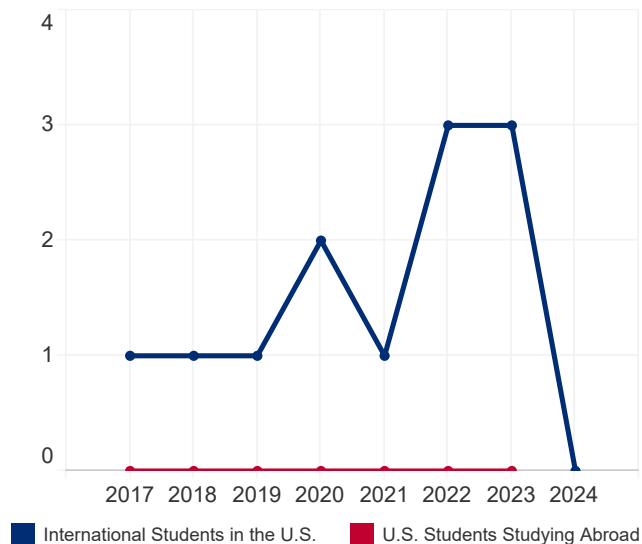

Country and Area Facts and Figures 2024

Nauru

9,892

Total Population¹

16.0%

Population Aged 15-24¹

N/A

International Student Place of Origin Ranking, 2023/24

N/A

U.S. Study Abroad Destination Ranking, 2022/23

N/A

International Student Economic Impact, 2023²

STUDENT MOBILITY TOTALS

Year	International Students	U.S. Study Abroad
2023/24	0	N/A
2022/23	3	0
2021/22	3	0
2020/21	1	0
2019/20	2	0
2018/19	1	0
2017/18	1	0
2016/17	1	0

2016/17-2023/24

INTERNATIONAL STUDENTS BY ACADEMIC LEVEL

Academic Level	2022/23	2023/24	Total	Change
Undergraduate	0	0	0.0%	0.0%
Graduate	0	0	0.0%	0.0%
Non-Degree	0	0	0.0%	0.0%
OPT	3	0	0.0%	-100.0%

STUDENT VISAS ISSUED