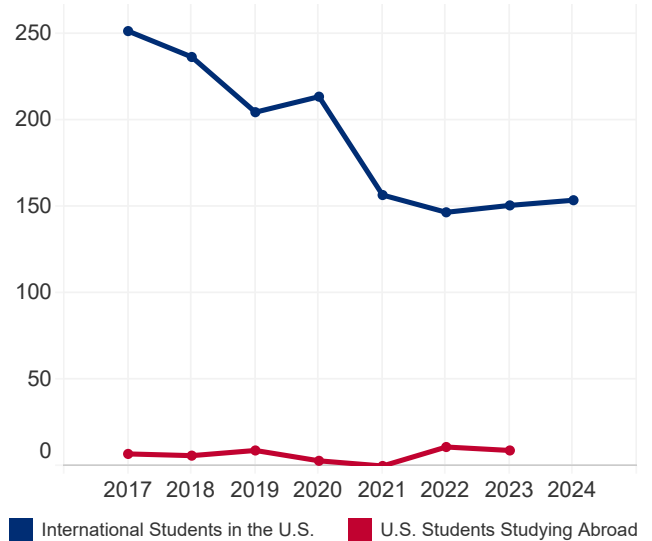

Country and Area Facts and Figures 2024

Moldova

3,599,528

Total Population¹

11.2%

Population Aged 15-24¹

159

International Student Place of Origin Ranking, 2023/24

147

U.S. Study Abroad Destination Ranking, 2022/23

N/A

International Student Economic Impact, 2023²

STUDENT MOBILITY TOTALS

Year	International Students	U.S. Study Abroad
2023/24	154	N/A
2022/23	151	9
2021/22	147	11
2020/21	157	0
2019/20	214	3
2018/19	205	9
2017/18	237	6
2016/17	252	7

2016/17-2023/24

INTERNATIONAL STUDENTS BY ACADEMIC LEVEL

Academic Level	2022/23	2023/24	Total	Change
Undergraduate	75	65	42.2%	-13.3%
Graduate	46	46	29.9%	0.0%
Non-Degree	1	10	6.5%	900.0%
OPT	29	33	21.4%	13.8%