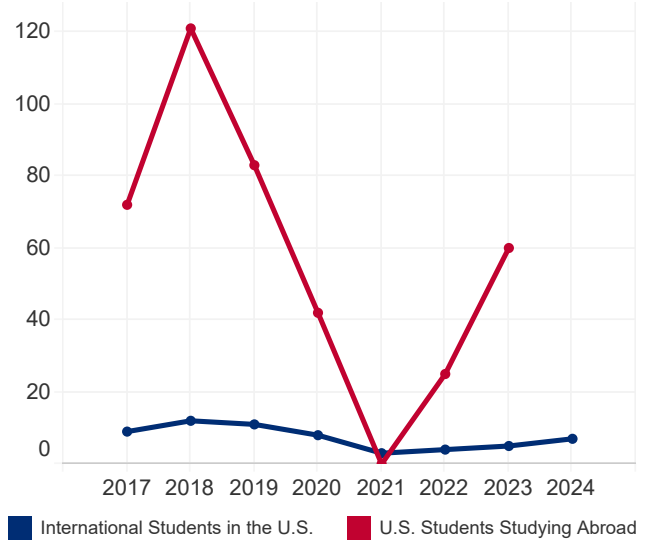

Martinique

349,925

Total Population¹

N/A

Population Aged 15-24¹

204

International Student Place of Origin Ranking, 2023/24

104

U.S. Study Abroad Destination Ranking, 2022/23

N/A

International Student Economic Impact, 2023²

STUDENT MOBILITY TOTALS

Year	International Students	U.S. Study Abroad
2023/24	7	N/A
2022/23	5	60
2021/22	4	25
2020/21	3	0
2019/20	8	42
2018/19	11	83
2017/18	12	121
2016/17	9	72

2016/17-2023/24

INTERNATIONAL STUDENTS BY ACADEMIC LEVEL

Academic Level	2022/23	2023/24	Total	Change
Undergraduate	2	5	71.4%	150.0%
Graduate	2	2	28.6%	0.0%
Non-Degree	1	0	0.0%	-100.0%
OPT	0	0	0.0%	0.0%

STUDENT VISAS ISSUED