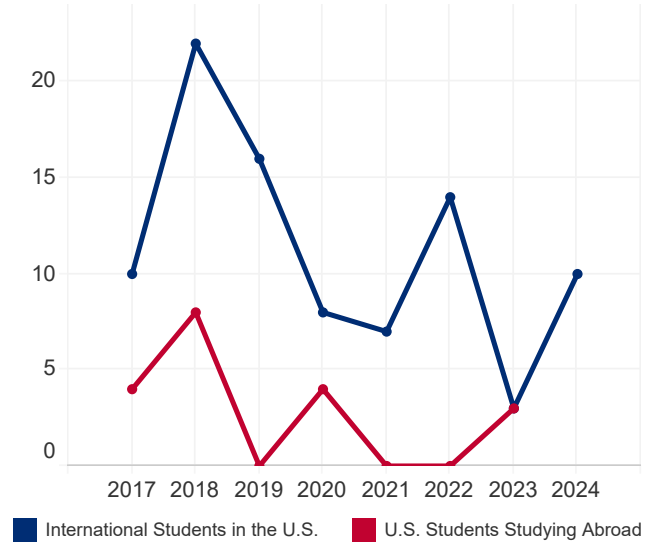

Marshall Islands, Republic of the

82,011

Total Population¹

19.1%

Population Aged 15-24¹

200

International Student Place of Origin Ranking, 2023/24

160

U.S. Study Abroad Destination Ranking, 2022/23

N/A

International Student Economic Impact, 2023²

STUDENT MOBILITY TOTALS

2016/17-2023/24

Year	International Students	U.S. Study Abroad
2023/24	10	N/A
2022/23	3	3
2021/22	14	0
2020/21	7	0
2019/20	8	4
2018/19	16	0
2017/18	22	8
2016/17	10	4

INTERNATIONAL STUDENTS BY ACADEMIC LEVEL

Academic Level	2022/23	2023/24	Total	Change
Undergraduate	3	7	70.0%	133.3%
Graduate	0	0	0.0%	0.0%
Non-Degree	0	3	30.0%	N/A
OPT	0	0	0.0%	0.0%

STUDENT VISAS ISSUED