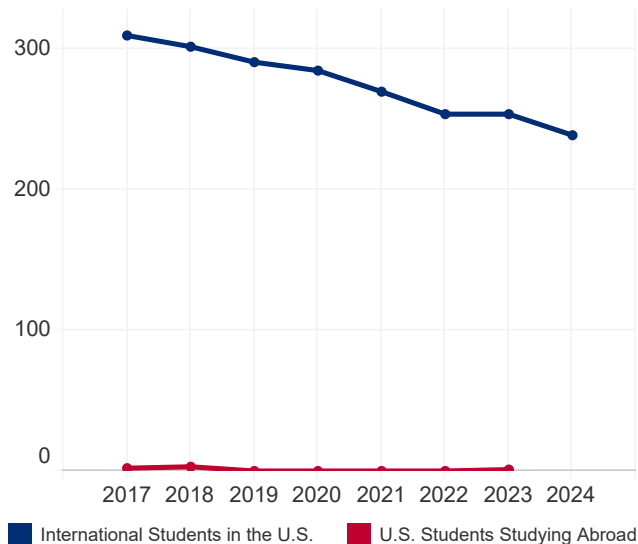

Country and Area Facts and Figures 2024

Mali

21,990,607
Total Population¹

19.3%
Population Aged
15-24¹

138
International Student
Place of Origin
Ranking, 2023/24

168
U.S. Study Abroad
Destination Ranking,
2022/23

N/A
International Student
Economic Impact,
2023²

STUDENT MOBILITY TOTALS

Year	International Students	U.S. Study Abroad
2023/24	239	N/A
2022/23	254	1
2021/22	254	0
2020/21	270	0
2019/20	285	0
2018/19	291	0
2017/18	302	3
2016/17	310	2

2016/17-2023/24

INTERNATIONAL STUDENTS BY ACADEMIC LEVEL

Academic Level	2022/23	2023/24	Total	Change
Undergraduate	141	140	58.6%	-0.7%
Graduate	61	52	21.8%	-14.8%
Non-Degree	20	16	6.7%	-20.0%
OPT	32	31	13.0%	-3.1%