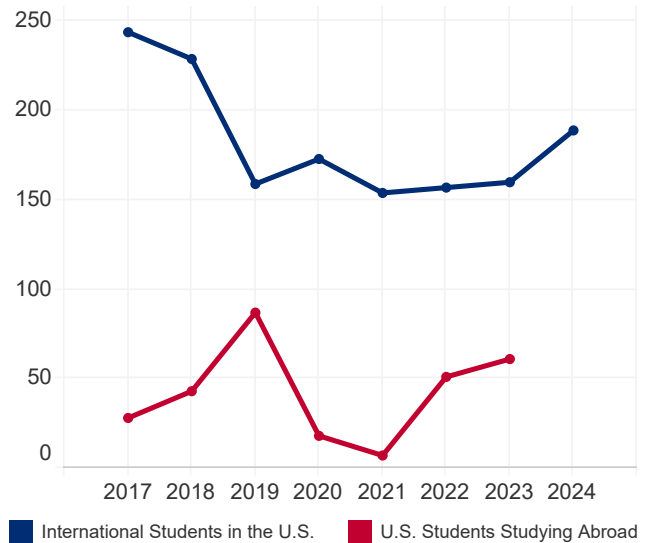

Country and Area Facts and Figures 2024

Kosovo

1,977,093

Total Population¹

16.5%

Population Aged
15-24¹

149

International Student
Place of Origin
Ranking, 2023/24

103

U.S. Study Abroad
Destination Ranking,
2022/23

N/A

International Student
Economic Impact,
2023²

STUDENT MOBILITY TOTALS

Year	International Students	U.S. Study Abroad
2023/24	189	N/A
2022/23	160	61
2021/22	157	51
2020/21	154	7
2019/20	173	18
2018/19	159	87
2017/18	229	43
2016/17	244	28

2016/17-2023/24

INTERNATIONAL STUDENTS BY ACADEMIC LEVEL

Academic Level	2022/23	2023/24	Total	Change
Undergraduate	76	85	45.0%	11.8%
Graduate	58	69	36.5%	19.0%
Non-Degree	6	9	4.8%	50.0%
OPT	20	26	13.8%	30.0%