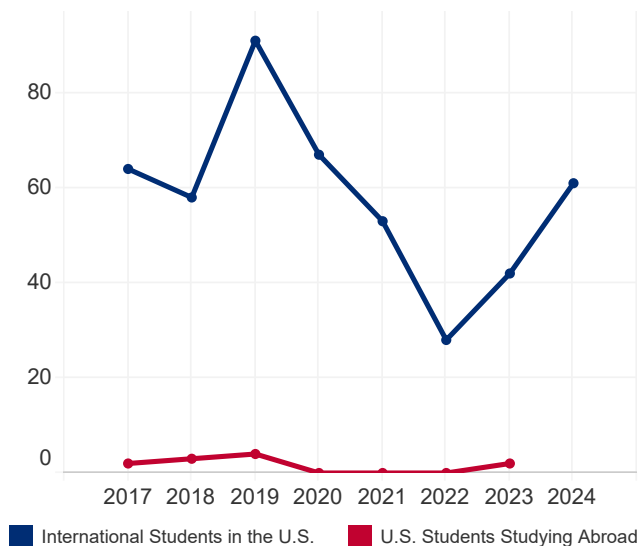

Country and Area Facts and Figures 2024

Kiribati

116,545

Total Population¹

18.5%

Population Aged
15-24¹

176

International Student
Place of Origin
Ranking, 2023/24

162

U.S. Study Abroad
Destination Ranking,
2022/23

N/A

International Student
Economic Impact,
2023²

STUDENT MOBILITY TOTALS

| Year | International Students | U.S. Study Abroad |
|---------|------------------------|-------------------|
| 2023/24 | 61 | N/A |
| 2022/23 | 42 | 2 |
| 2021/22 | 28 | 0 |
| 2020/21 | 53 | 0 |
| 2019/20 | 67 | 0 |
| 2018/19 | 91 | 4 |
| 2017/18 | 58 | 3 |
| 2016/17 | 64 | 2 |

2016/17-2023/24

INTERNATIONAL STUDENTS BY ACADEMIC LEVEL

| Academic Level | 2022/23 | 2023/24 | Total | Change |
|----------------|---------|---------|-------|--------|
| Undergraduate | 32 | 49 | 80.3% | 53.1% |
| Graduate | 6 | 10 | 16.4% | 66.7% |
| Non-Degree | 2 | 1 | 1.6% | -50.0% |
| OPT | 2 | 1 | 1.6% | -50.0% |