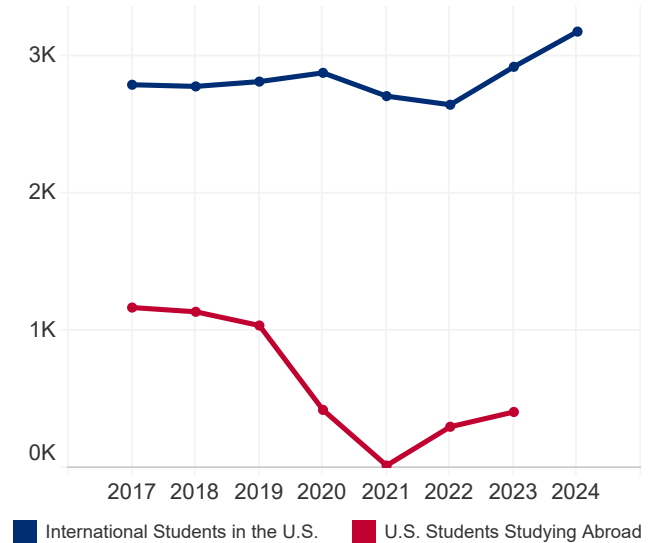

Jamaica

2,823,713

Total Population¹

16.8%

Population Aged 15-24¹

40

International Student Place of Origin Ranking, 2023/24

57

U.S. Study Abroad Destination Ranking, 2022/23

N/A

International Student Economic Impact, 2023²

STUDENT MOBILITY TOTALS

Year	International Students	U.S. Study Abroad
2023/24	3,185	N/A
2022/23	2,928	409
2021/22	2,651	301
2020/21	2,714	18
2019/20	2,884	424
2018/19	2,820	1,040
2017/18	2,785	1,140
2016/17	2,797	1,171

2016/17-2023/24

INTERNATIONAL STUDENTS BY ACADEMIC LEVEL

Academic Level	2022/23	2023/24	Total	Change
Undergraduate	1,775	1,913	60.1%	7.8%
Graduate	754	820	25.7%	8.8%
Non-Degree	41	42	1.3%	2.4%
OPT	358	410	12.9%	14.5%